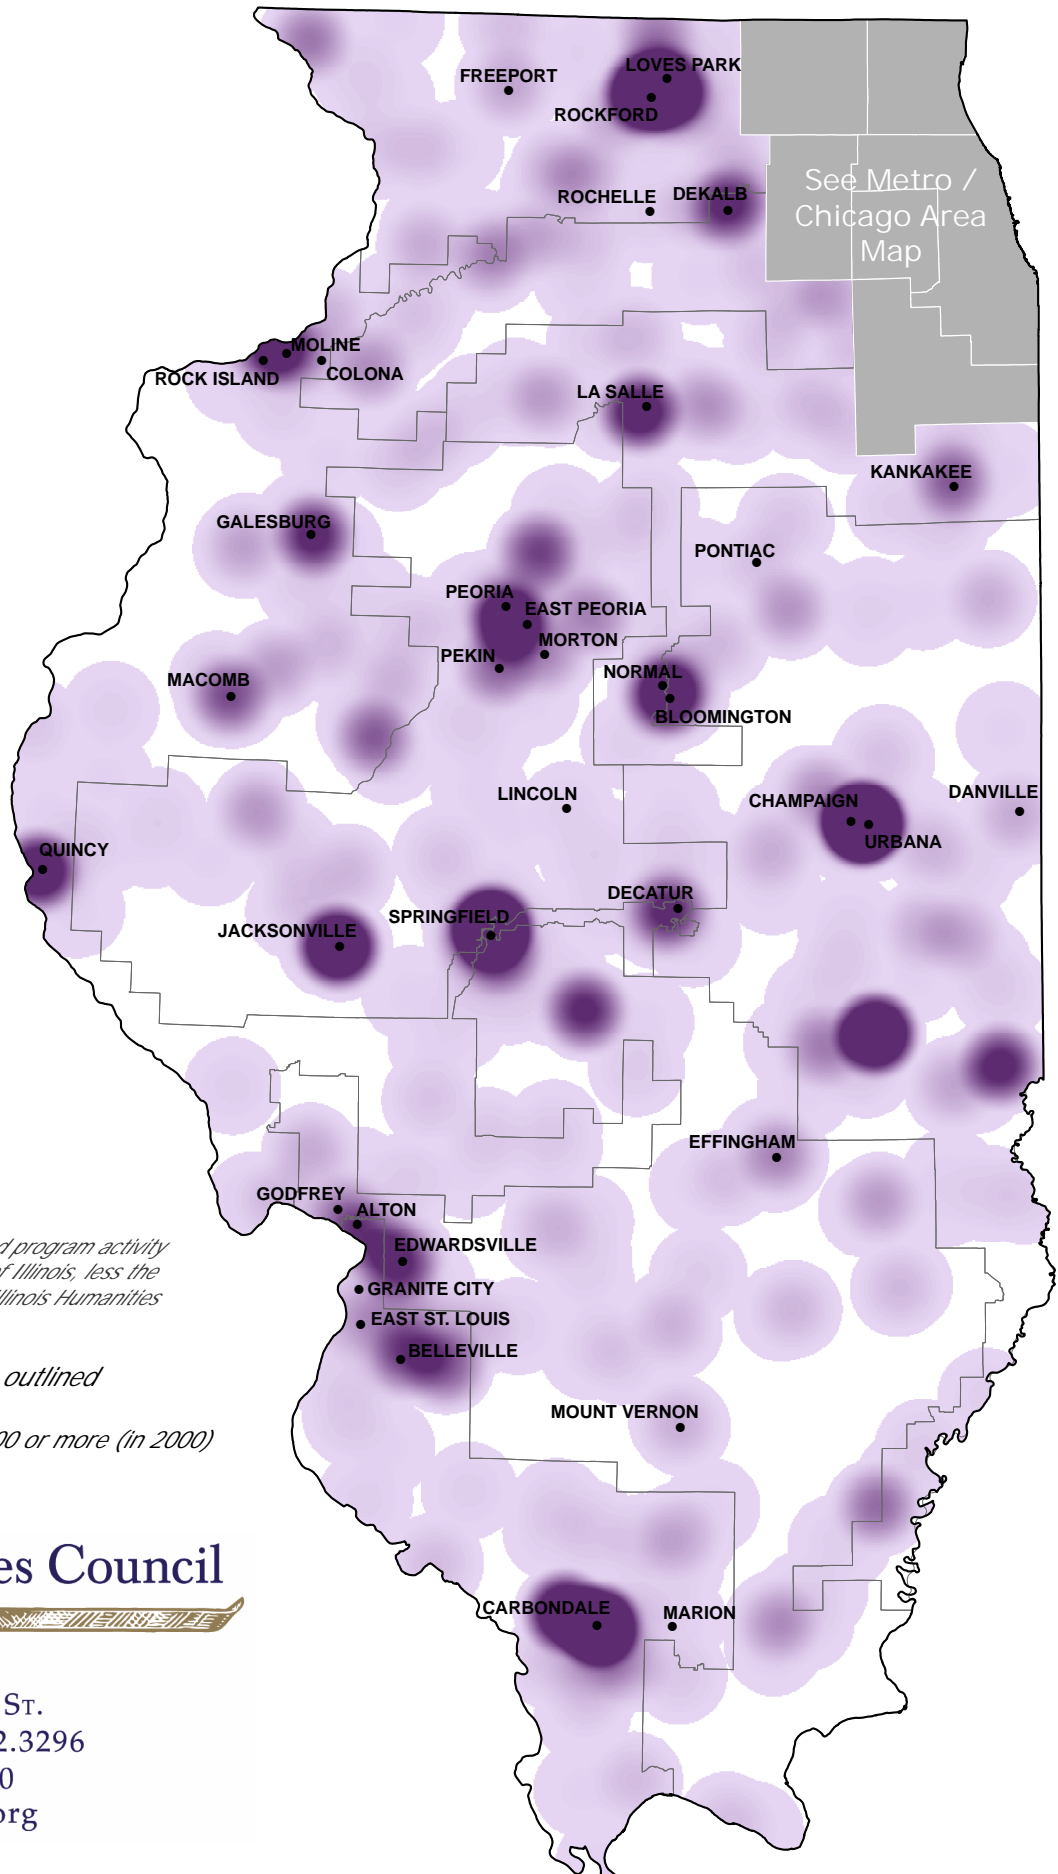

Program Activity 2005 - 2007 State of Illinois

IHC Programs

- Community Grants*
- The Odyssey Project*
- Road Scholars Speakers Bureau*
- Teacher Program*
- Museum on Main Street*
- Reading/Discussion Program*
- Special Topic Series*
- Media Project*
- Partnership Program*
- The Public Square at the IHC*
- Humanities Award*

Legend

Program Activity

Density is based on a 10-mile radius around program activity and the number of programs in the State of Illinois, less the Metro Chicago area (6-counties). Source: Illinois Humanities Council, 2008.

— U.S. Congressional Districts outlined

Municipalities with population of 30,000 or more (in 2000) are labeled for geographic reference.

Illinois Humanities Council

SUITE 1400
17 NORTH STATE ST.
CHICAGO, IL 60602.3296
312.422.5580
www.prairie.org